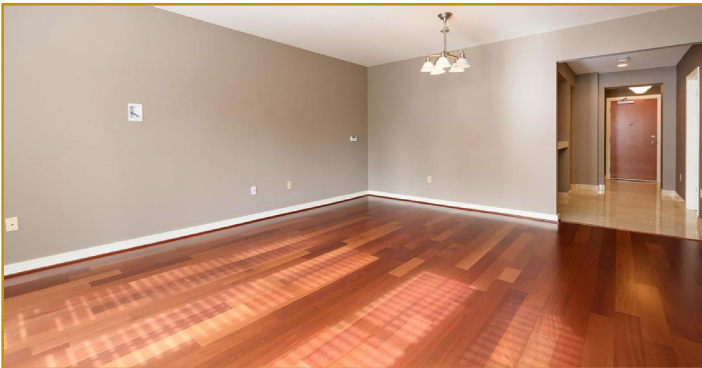

TESORO WOODS

8400B Remington Ave | Pennsauken, NJ 08110
1.609.589.3100
info@tesoro-woods.com
Tesoro-Woods.com

CORINTHIAN CONDOS PROJECT | BALA CYNWYD, PA

PROJECT DETAILS

RESIDENTIAL FLOORING
GREAT SOUTHERN WOODS COLLECTION